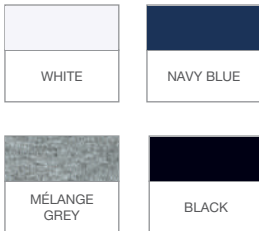

Men's Unisex Classic Sweatshirt
Sweat Classique Homme Unisexe

XS / S / M / L / XL / 2XL

Brushed 3-ply 9.44 oz / 320 g

80% gekämmte Baumwolle /
Combed Cotton / Coton peigné
20% Polyester